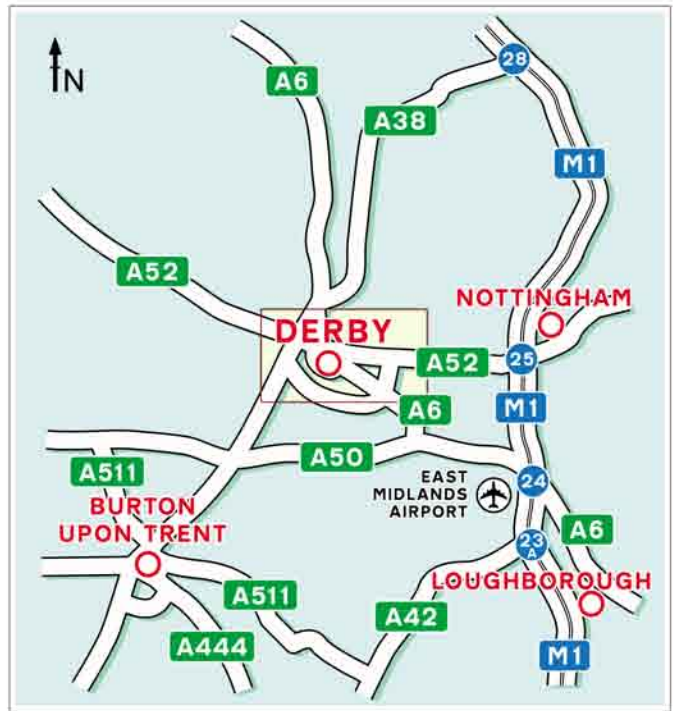

### Public Transport

By Rail

Derby Station is a 15 minute walk from our offices, for further information on times and operators call 08457 484950.

By Air

East Midlands Airport is approximately 45 minutes by car.

By Bus

Buses serving London Road are run by Arriva Buses. For further information of this service call their Travel Centre on 01332 861 523.

### IMPORTANT

Road signs shown are as they appear from directions of red arrows.