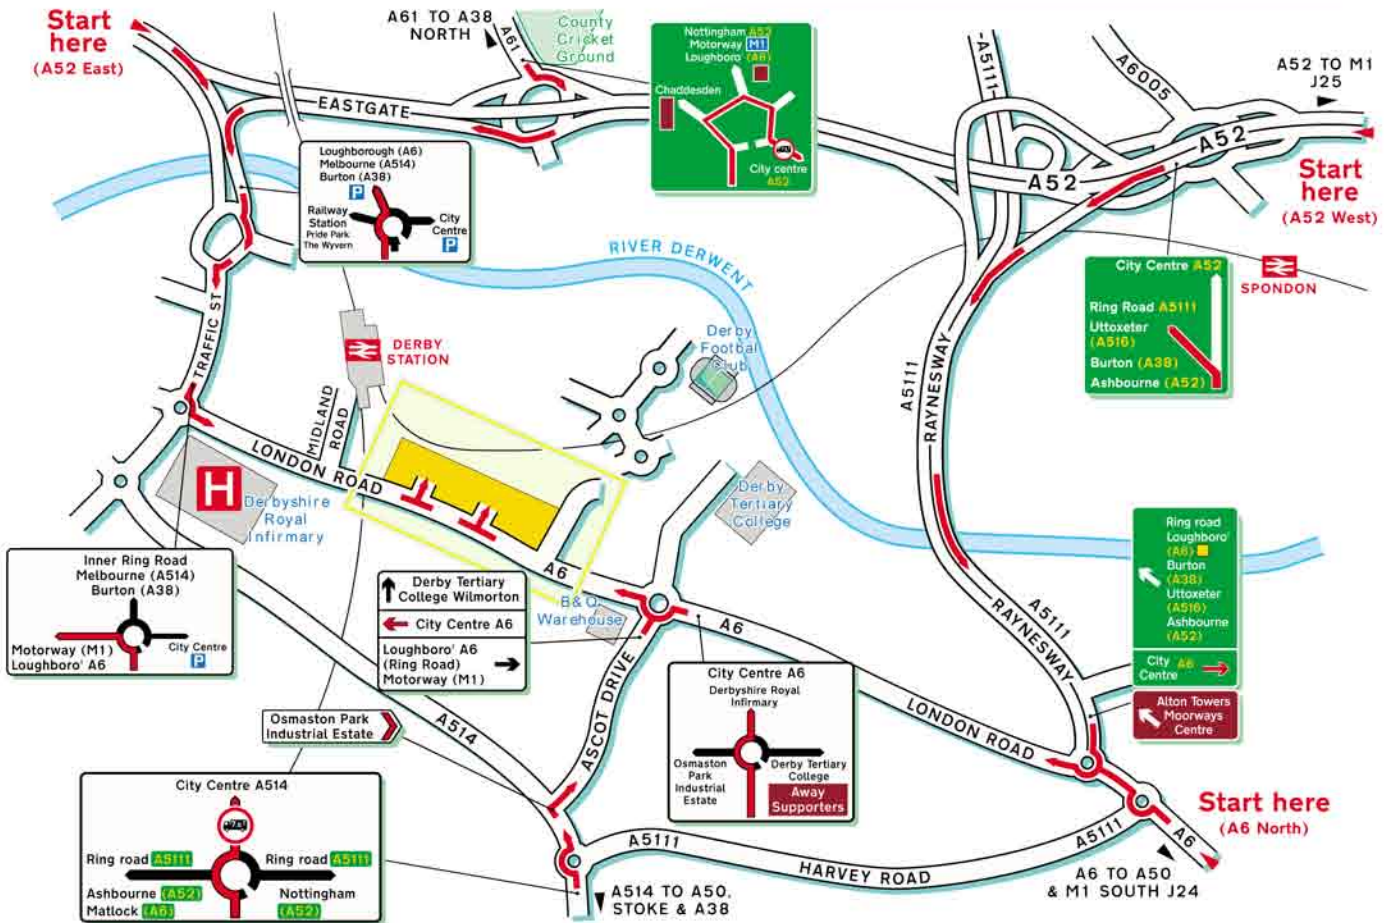

### Public Transport

By Rail

Derby Station is a 15 minute walk from our offices, for further information on times and operators call 08457 484950.

By Air

East Midlands Airport is approximately 45 minutes by car.

### IMPORTANT

Road signs shown are as they appear from directions of red arrows.